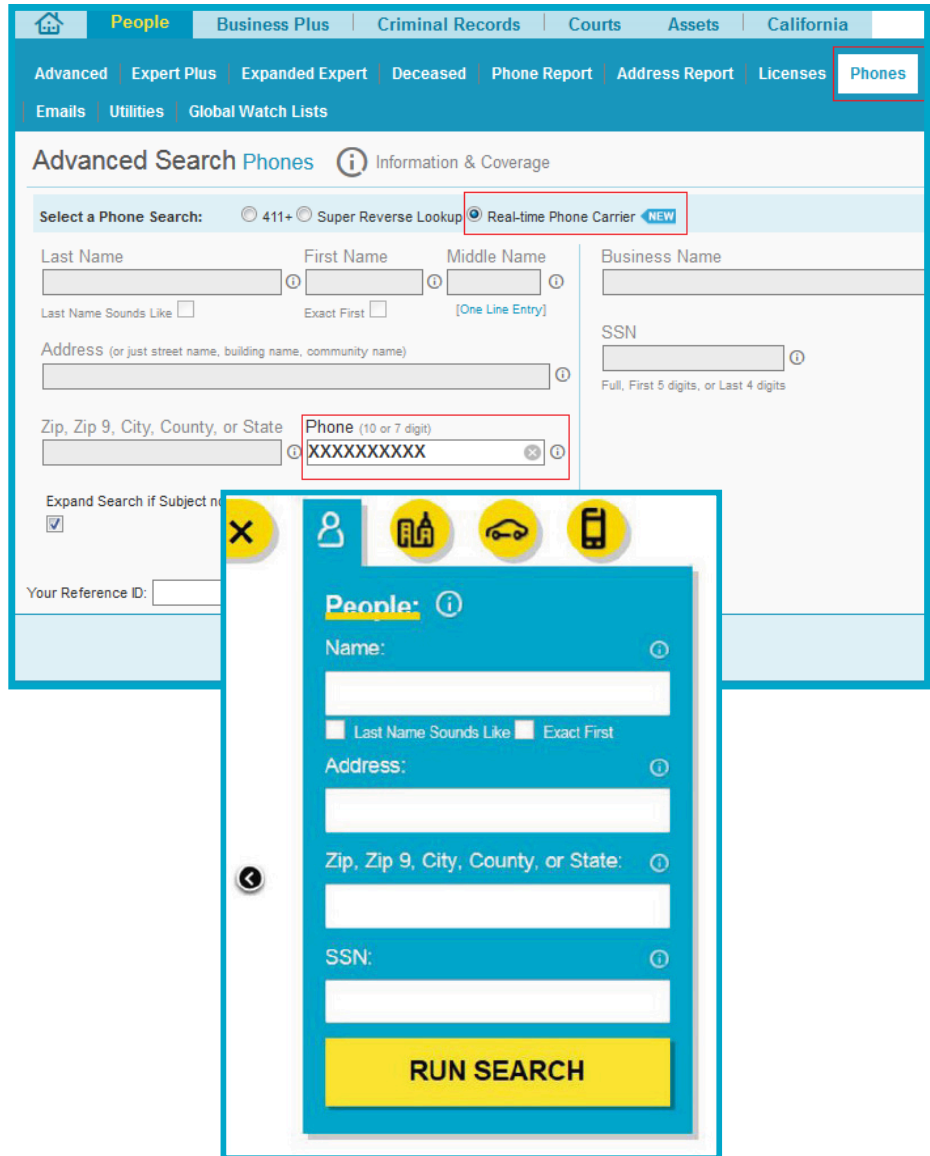

Fast

Search through massive data repositories in seconds to find actionable information.

Efficient

Input any data, even just a fragment of information, and TLOxp narrows down your searches instantly, providing a robust and relevant view.

Cost-effective

Flexible options and competitive pricing.

POINT. CLICK. FIND.

Featuring a customizable, user-friendly interface designed for ease of use, TLOxp can help verify a subject's identity in seconds, deliver a detailed history and determine likely locations. See why thousands of law enforcement agencies nationwide trust TLOxp and TruLookup to help save time, money and – most importantly – lives.

TLOxp delivers an actionable picture of the relationships between people, assets and businesses, resulting from the fusion of 10,000+ public and proprietary data sources.

SAVE TIME. REDUCE LEGWORK. IDENTIFY AND LOCATE SUBJECTS.